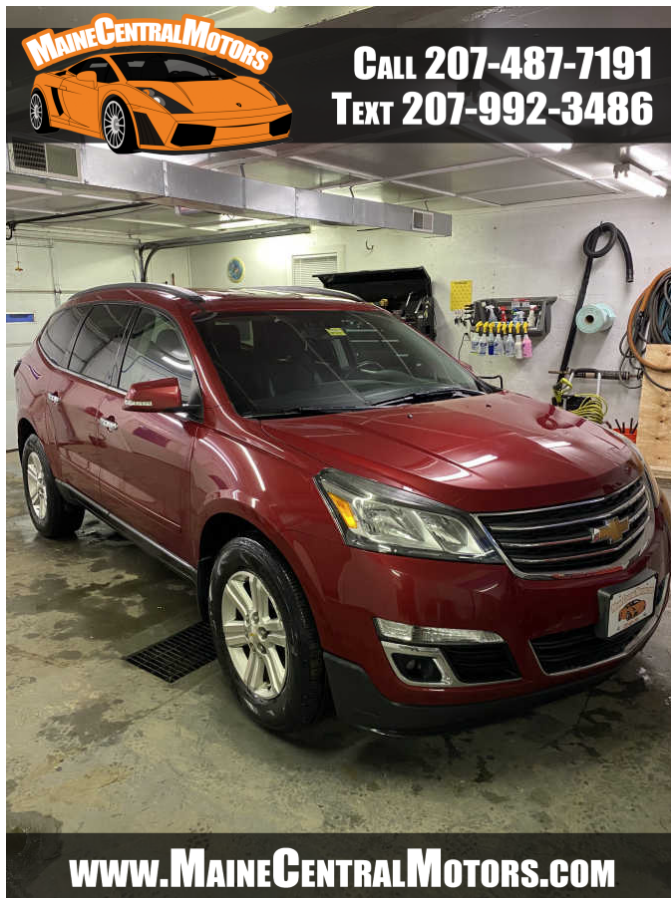

Call: **207-487-7191**

Text: **207-992-3486**

2013 CHEVROLET TRAVERSE 2LT AWD

485 MAIN STREET PITTSFIELD
ME, 04967

[Scan QR Code or Click Here](#)

VIN: 1GNKVJKDXDJ102168
STK#: 250
EXTERIOR COLOR: RED
DRIVETRAIN: AWD
TRIM: 2LT AWD
CONDITION: USED
MPG HIGHWAY: 23

COLOR: RED
MILEAGE: 111944
INTERIOR COLOR: BLACK
TRANSMISSION: AUTOMATIC
ENGINE: 3.6L V6 DOHC 24V
MPG CITY: 16

Child Safety Door Locks
4WD/AWD
Vehicle Stability Control System
Side Head Curtain Airbag
Air Conditioning
Tilt Steering
Tire Pressure Monitor
Telematics System
Cargo Area Tiedowns
Rear Spoiler
Electrochromic Exterior Rearview Mirror
Rear Wiper

Locking Pickup Truck Tailgate
ABS Brakes
Driver Airbag
Electronic Parking Aid
Separate Driver/Front Passenger Climate Controls
Tilt Steering Column
Trip Computer
Driver Multi-Adjustable Power Seat
Automatic Headlights
Splash Guards
Electrochromic Interior Rearview Mirror

Power Door Locks
Electronic Brake Assistance
Front Side Airbag
Keyless Entry
Cruise Control
Steering Wheel Mounted Controls
CD Player
Front Power Lumbar Support
Daytime Running Lights
Alloy Wheels
Deep Tinted Glass