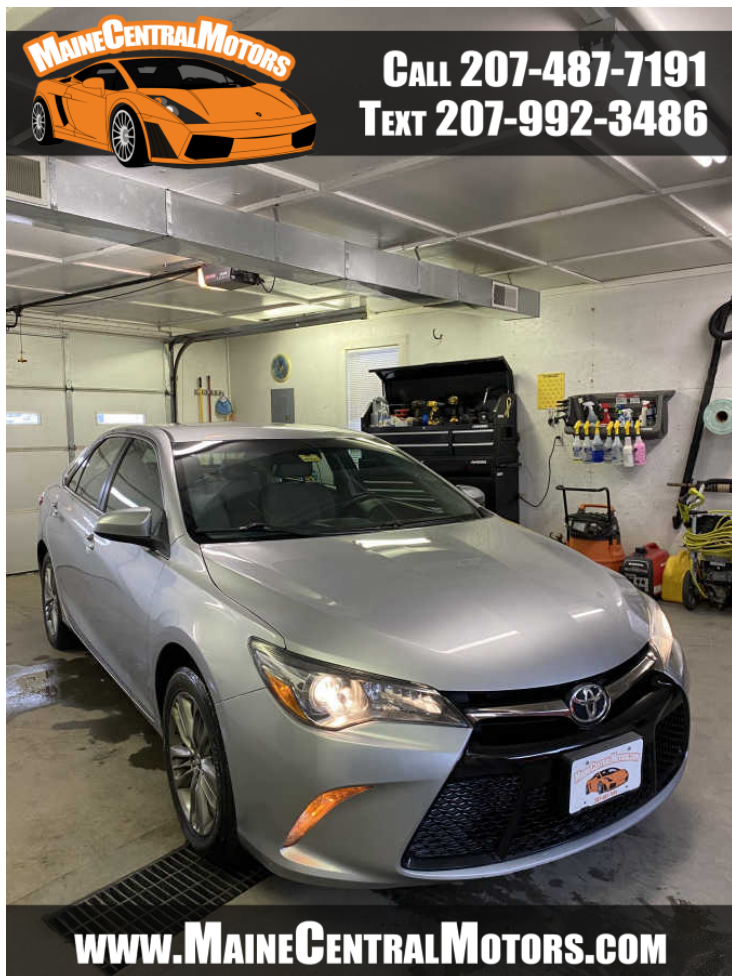

## 2015 TOYOTA CAMRY SE

485 MAIN STREET  
PITTSFIELD ME, 04967

[Scan QR Code or Click Here](#)

**VIN: 4T1BF1FK1FU986271**

**STK#: 248**

**EXTERIOR COLOR: SILVER**

**DRIVETRAIN: FWD**

**TRIM: SE**

**CONDITION: USED**

**MPG HIGHWAY: 35**

**COLOR: SILVER**

**MILEAGE: 74498**

**INTERIOR COLOR: GRAY**

**TRANSMISSION: AUTOMATIC**

**ENGINE: 2.5L I4 DOHC 16V**

**MPG CITY: 25**