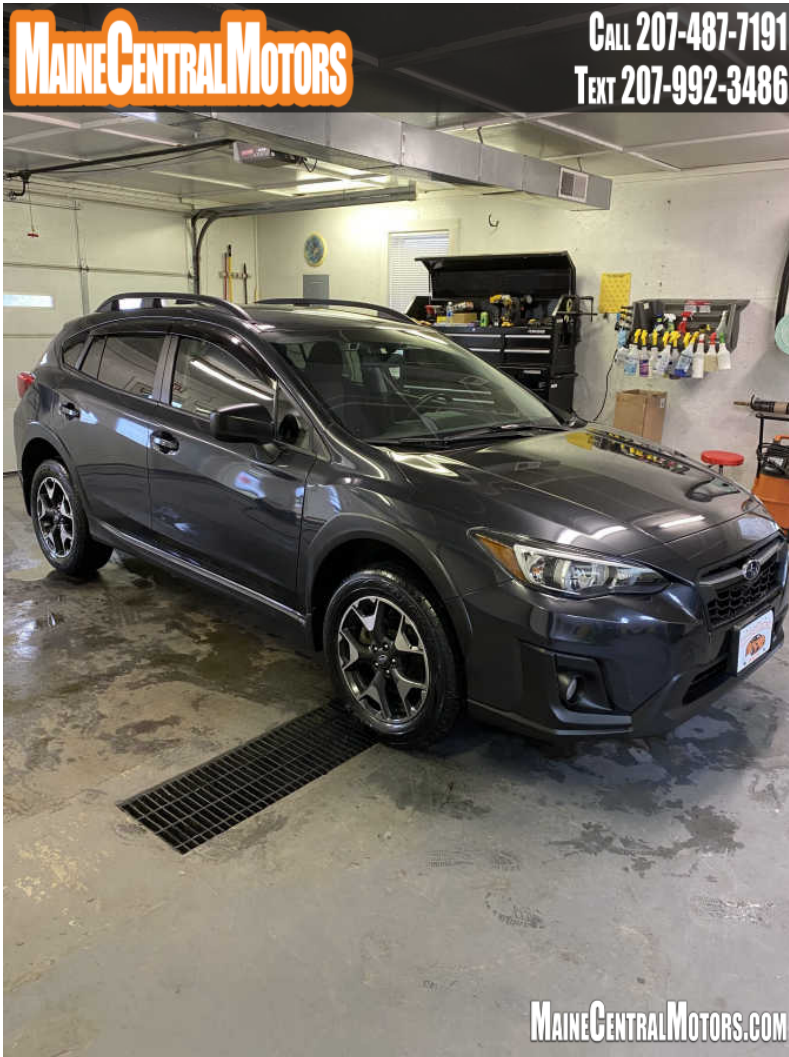

Call: **207-487-7191**

Text: **207-992-3486**

2019 SUBARU CROSSTREK 2.0I PREMIUM CVT

485 MAIN STREET
PITTSFIELD ME, 04967

[Scan QR Code or Click Here](#)

VIN: JF2GTAEC9K8203456

STK#: 211

EXTERIOR COLOR: BLACK

DRIVETRAIN: AWD

TRIM: 2.0I PREMIUM CVT

CONDITION: USED

MPG HIGHWAY: 33

COLOR: BLACK

MILEAGE: N/A

INTERIOR COLOR: BLACK

TRANSMISSION: AUTOMATIC

ENGINE: 2.0L I4 DOHC 16V

MPG CITY: 27

Child Safety Door Locks Vehicle Anti-Theft ABS Brakes
Front Side Airbag Passenger Airbag Side Head Curtain Airbag
Telescopic Steering Column Front Heated Seat Fog Lights
Power Windows